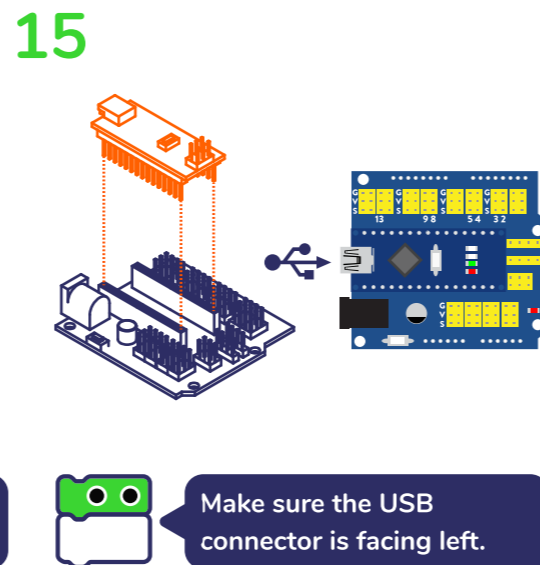

6

7

8

Adjust angle aprox. at 90° (center of 180° rotation).

9

Check rotation gently, the servo goes 90° left & right

10

11

12

WARNING: CHOKING HAZARD
Small parts: NOT for Children under 3 years

WARNING: CHOKING HAZARD
Small parts: NOT for Children under 3 years