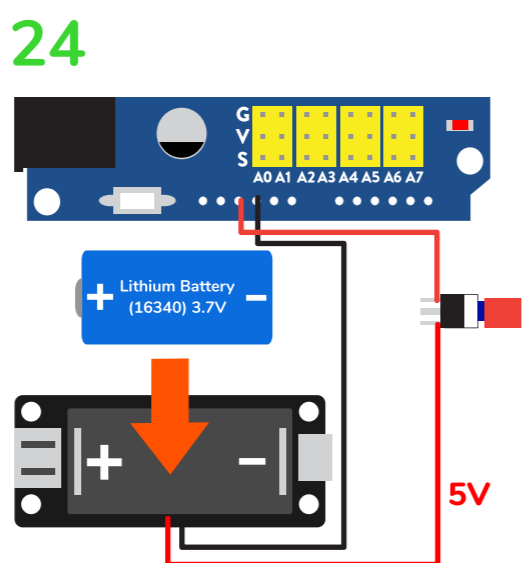

6

7

8

Adjust angle aprox. at 90° (center of 180° rotation).

9

Check rotation gently, the servo goes 90° left & right

10

11

12

WARNING: CHOKING HAZARD
Small parts: NOT for Children under 3 years

WARNING: CHOKING HAZARD
Small parts: NOT for Children under 3 years