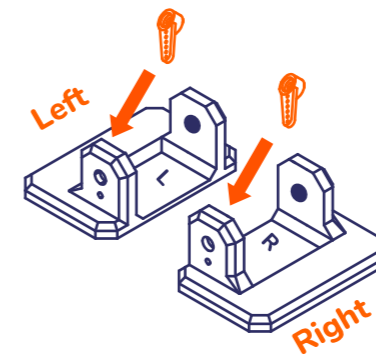

Hello! Otto Builder

I am Otto, your new robot friend. Ready to build me?

1

2

3

4

Adjust angle aprox. at 90° (center of 180° rotation).

5

6

7

8

Adjust angle aprox. at 90° (center of 180° rotation).

9

Check rotation gently, the servo goes 90° left & right

10

11

12

WARNING: CHOKING HAZARD
Small parts: NOT for Children under 3 years

WARNING: CHOKING HAZARD
Small parts: NOT for Children under 3 years