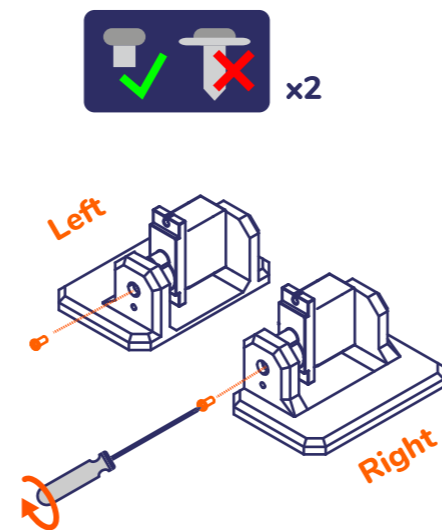

6

7

8

Adjust angle aprox. at 90° (center of 180° rotation).

9

Check rotation gently, the servo goes 90° left & right

10

11

12

WARNING: CHOKING HAZARD
Small parts: NOT for Children under 3 years

WARNING: CHOKING HAZARD
Small parts: NOT for Children under 3 years