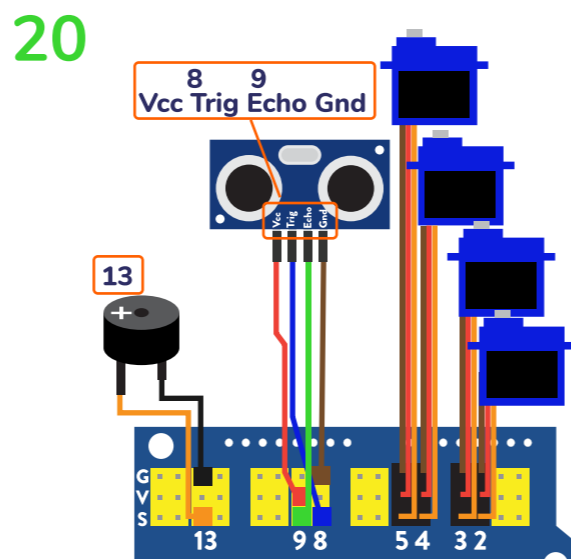

Hello! Otto Builder

I am Otto, your new robot friend. Ready to build me?

1

2

3

4

Adjust angle aprox. at 90° (center of 180° rotation).

5

6

7

8

Adjust angle aprox. at 90° (center of 180° rotation).

9

Check rotation gently, the servo goes 90° left & right

10

11

12

WARNING: CHOKING HAZARD
Small parts: NOT for Children under 3 years

WARNING: CHOKING HAZARD
Small parts: NOT for Children under 3 years