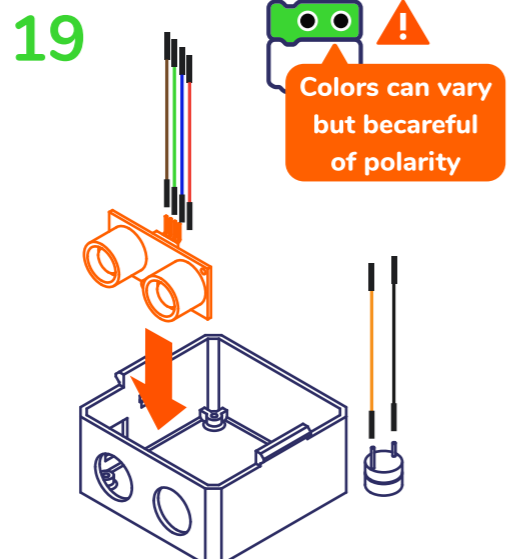

WARNING: CHOKING HAZARD
Small parts: NOT for Children under 3 years