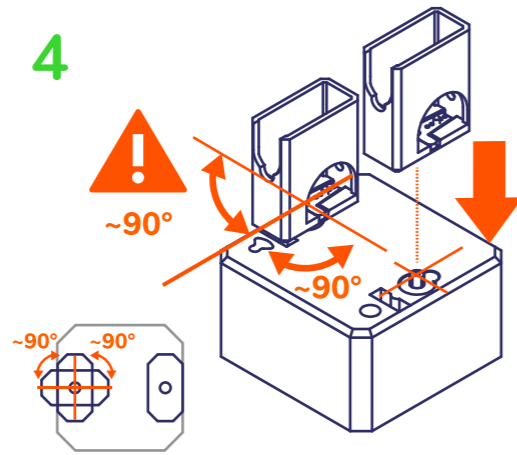

Hello! Otto Builder

I am Otto, your new robot friend. Ready to build me?

1

2

3

4

Adjust angle aprox. at 90° (center of 180° rotation).

5

6

7

8

Adjust angle aprox. at 90° (center of 180° rotation).

9

Check rotation gently, the servo goes 90° left & right

10

11