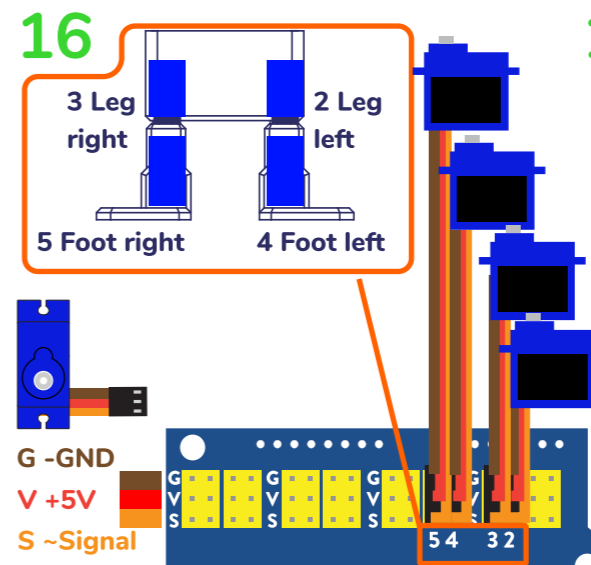

6

7

8

Adjust angle aprox. at 90° (center of 180° rotation).

9

Check rotation gently, the servo goes 90° left & right

10

11

12

WARNING: CHOKING HAZARD
Small parts: NOT for Children under 3 years

WARNING: CHOKING HAZARD
Small parts: NOT for Children under 3 years