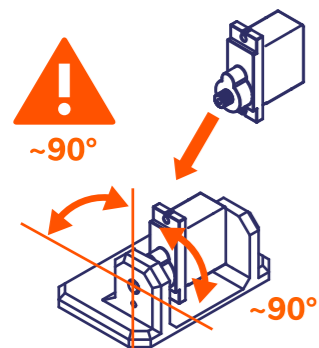

Hello! Otto Builder

I am Otto, your new robot friend. Ready to build me?

1

2

3

4

Adjust angle aprox. at 90° (center of 180° rotation).

5

6

7

8

Adjust angle aprox. at 90° (center of 180° rotation).

9

Check rotation gently, the servo goes 90° left & right

10

11

12

WARNING: CHOKING HAZARD
Small parts: NOT for Children under 3 years

WARNING: CHOKING HAZARD
Small parts: NOT for Children under 3 years