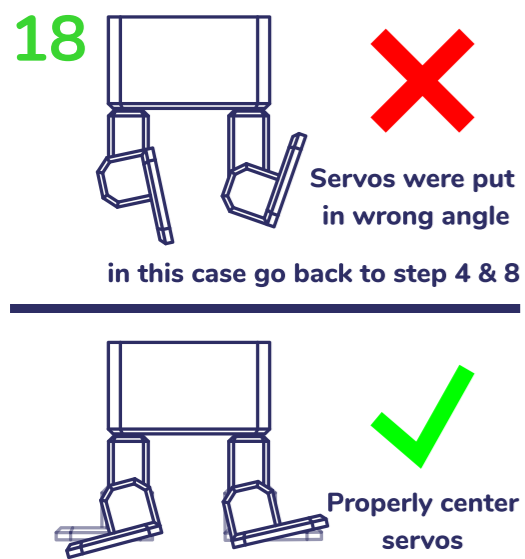

6

7

8

Adjust angle aprox. at 90° (center of 180° rotation).

9

Check rotation gently, the servo goes 90° left & right

10

11

12

WARNING: CHOKING HAZARD
Small parts: NOT for Children under 3 years

WARNING: CHOKING HAZARD
Small parts: NOT for Children under 3 years