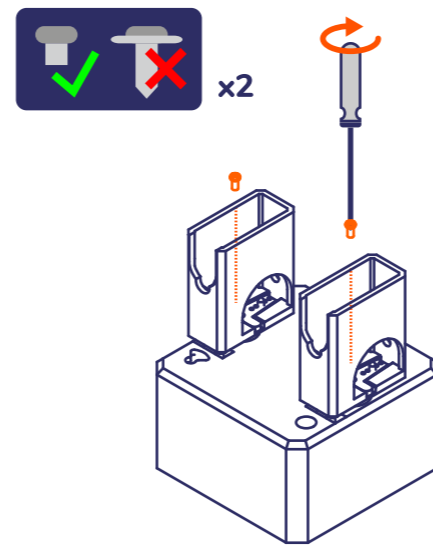

Hello! Otto Builder

I am Otto, your new robot friend. Ready to build me?

1

2

3

4

Adjust angle aprox. at 90° (center of 180° rotation).

5

6

7

8

Adjust angle aprox. at 90° (center of 180° rotation).

9

Check rotation gently, the servo goes 90° left & right

10

11