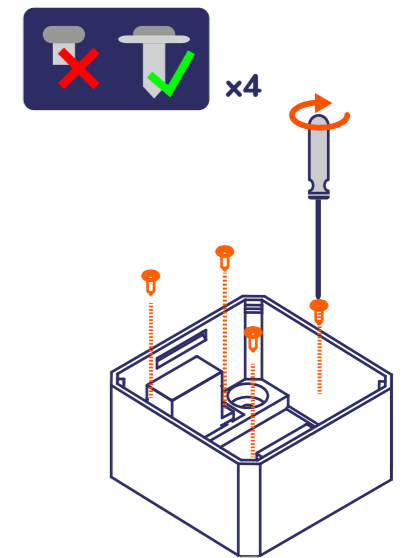

Hello! Otto Builder

I am Otto, your new robot friend. Ready to build me?

1

2

3

4

Adjust angle aprox. at 90° (center of 180° rotation).

5

6

7

8

Adjust angle aprox. at 90° (center of 180° rotation).

9

Check rotation gently, the servo goes 90° left & right

10

11