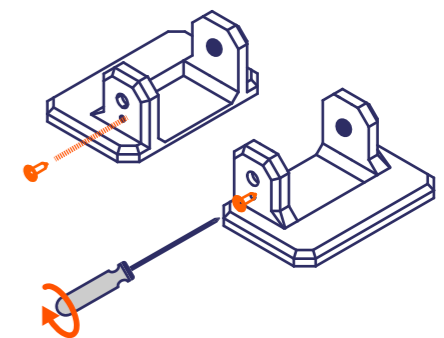

Hello! Otto Builder

I am Otto, your new robot friend. Ready to build me?

1

2

3

4

Adjust angle aprox. at 90° (center of 180° rotation).

5

6

7

8

Adjust angle aprox. at 90° (center of 180° rotation).

9

Check rotation gently, the servo goes 90° left & right

10

11

12

WARNING: CHOKING HAZARD
Small parts: NOT for Children under 3 years

WARNING: CHOKING HAZARD
Small parts: NOT for Children under 3 years