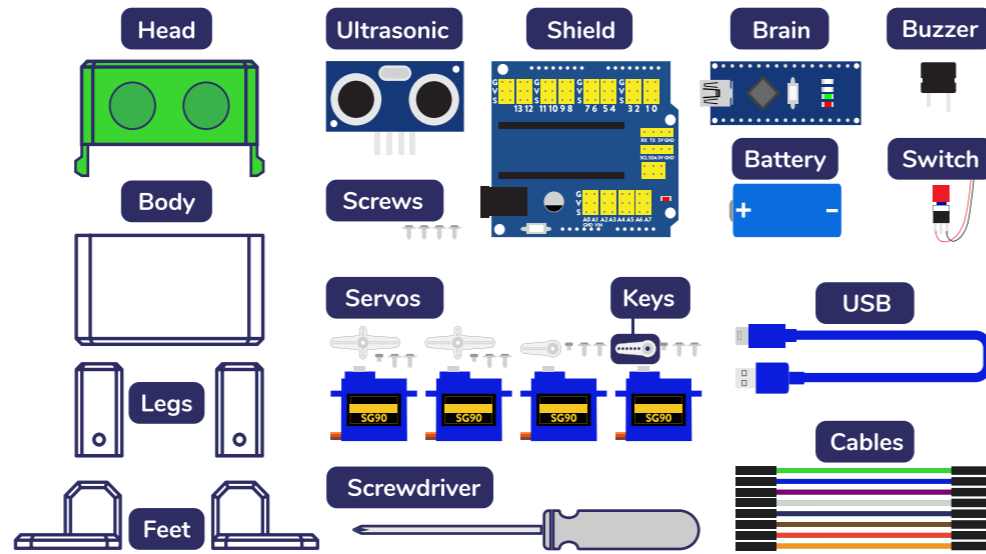

Hello! Otto Builder

I am Otto, your new robot friend. Ready to build me?

1

2

3

4

Adjust angle aprox. at 90° (center of 180° rotation).

5

6

7

8

Adjust angle aprox. at 90° (center of 180° rotation).

9

Check rotation gently, the servo goes 90° left & right

10

11

12

WARNING: CHOKING HAZARD
Small parts: NOT for Children under 3 years

WARNING: CHOKING HAZARD
Small parts: NOT for Children under 3 years