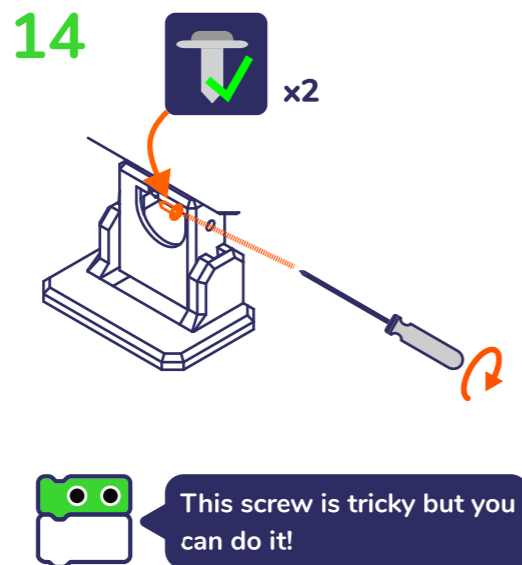

6

7

8

Adjust angle aprox. at 90° (center of 180° rotation).

9

Check rotation gently, the servo goes 90° left & right

10

11

12

WARNING: CHOKING HAZARD
Small parts: NOT for Children under 3 years

WARNING: CHOKING HAZARD
Small parts: NOT for Children under 3 years